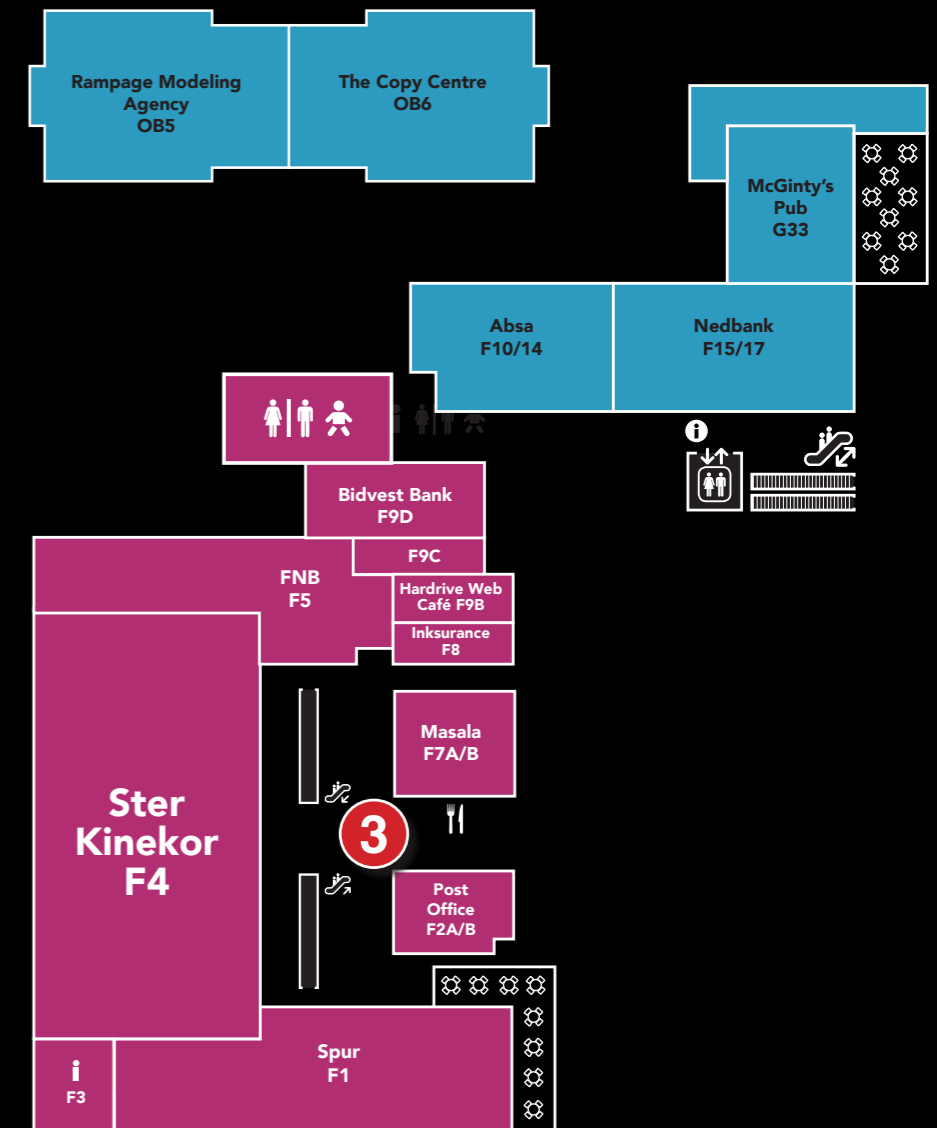

# GROUND FLOOR

[www.northmeadsquare.co.za](http://www.northmeadsquare.co.za)

# FIRST FLOOR

**NORTHMEAD  
SQUARE**

*More of what you LOVE...*

## EXHIBITION COURT SPACE

1. MEADOW COURT - 4m x 4m
2. PIAZZA COURT - 5m x 5m
3. CINEMA COURT - 2,4 x 5m